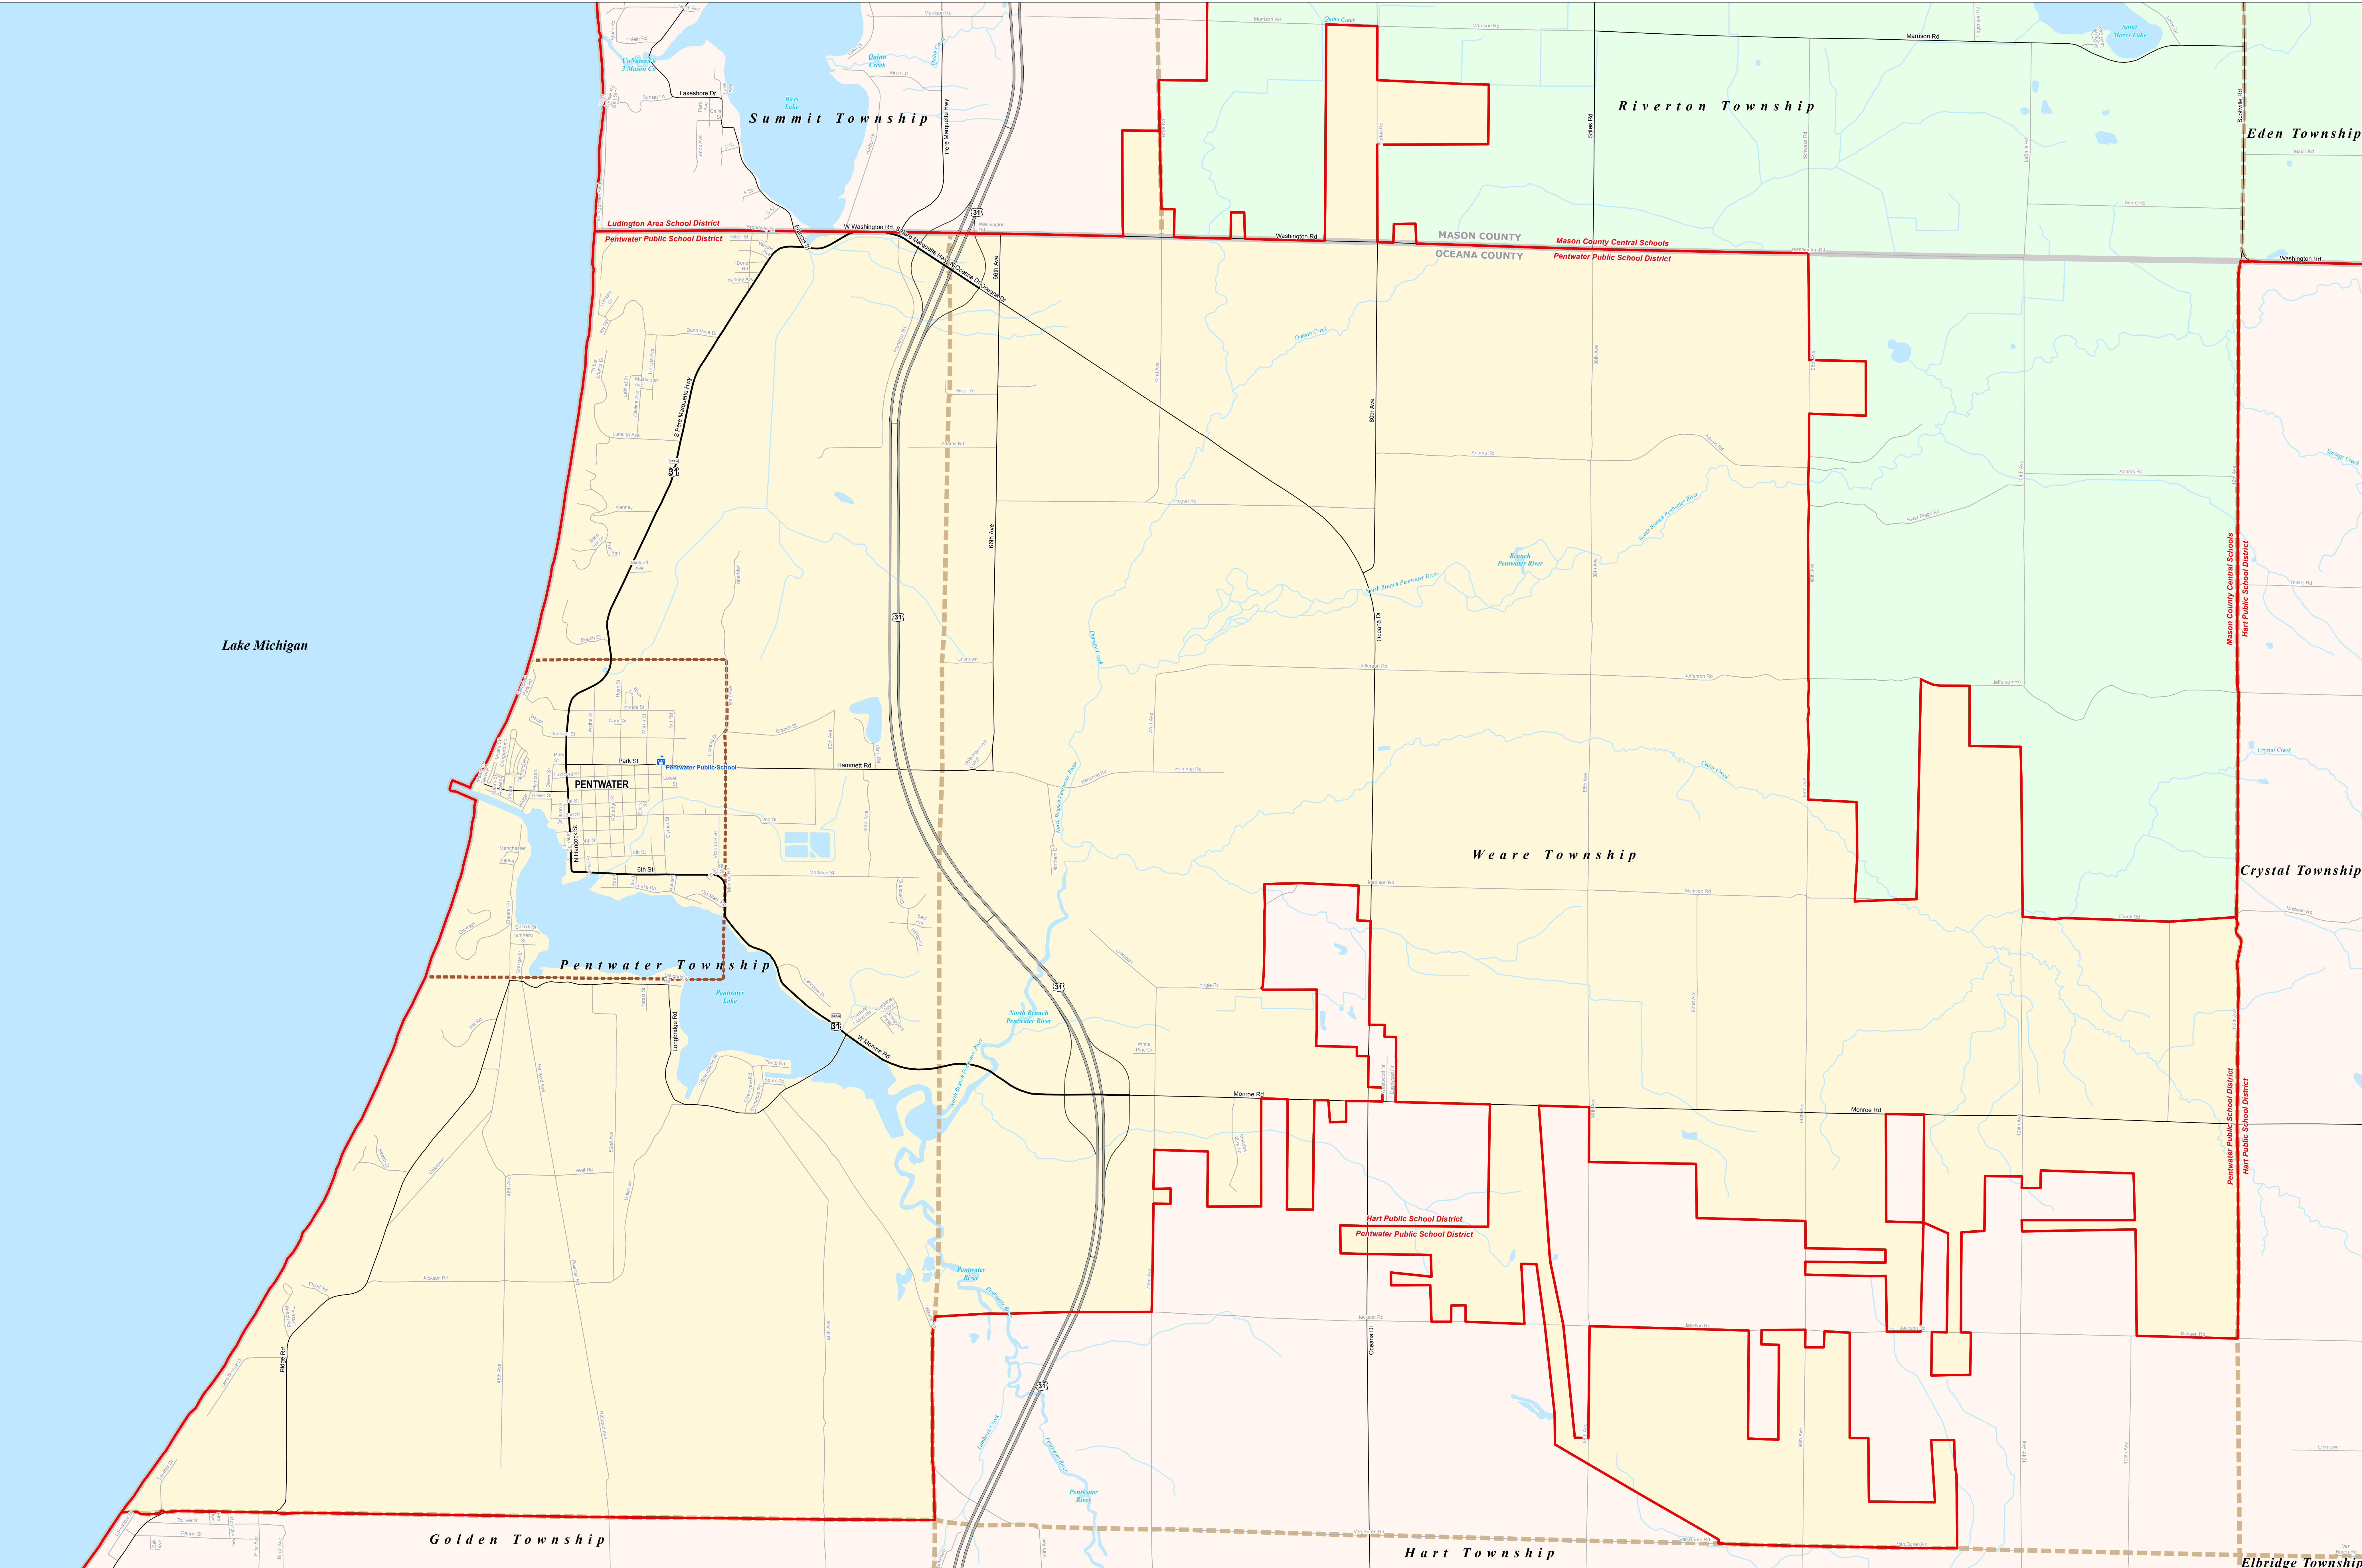

PENTWATER PUBLIC SCHOOL DISTRICT

Mason-Lake ISD

All information presented in this publication is in the public domain and may be reproduced, reprinted, and redistributed as desired.

Legend	
School District	Unincorporated Place
County	School
City	Freeway
Township	Highway
Village	Primary Road
Census Designated Place	Local Road
	Railroad
	Water Feature
	River, Stream, or Drain